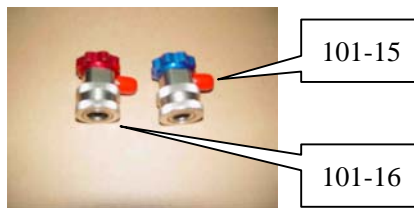

Parts and Consumables for OC101

Part No.	Name	Specification	Quantity
101-01	Flow Junction		1
101-02	Vacuum Pump		1
101-15 101-16	Low Pressure Quick Coupler High Pressure Quick Coupler		1
101-18 101-19	High Pressure Hose Low Pressure Hose		1
101-20	Combination Part of Solenoid Valve		1
101-21	Key Board		1
101-22	Mainboard		1
101-23	Display Screen		1
101-25	In Oil Bottle		1
101-26 101-27	Low Pressure Gauge High Pressure Gauge		1
101-28	Electricity Socket		1
101-29	Vacuum Pump Oil (Consumable)		1