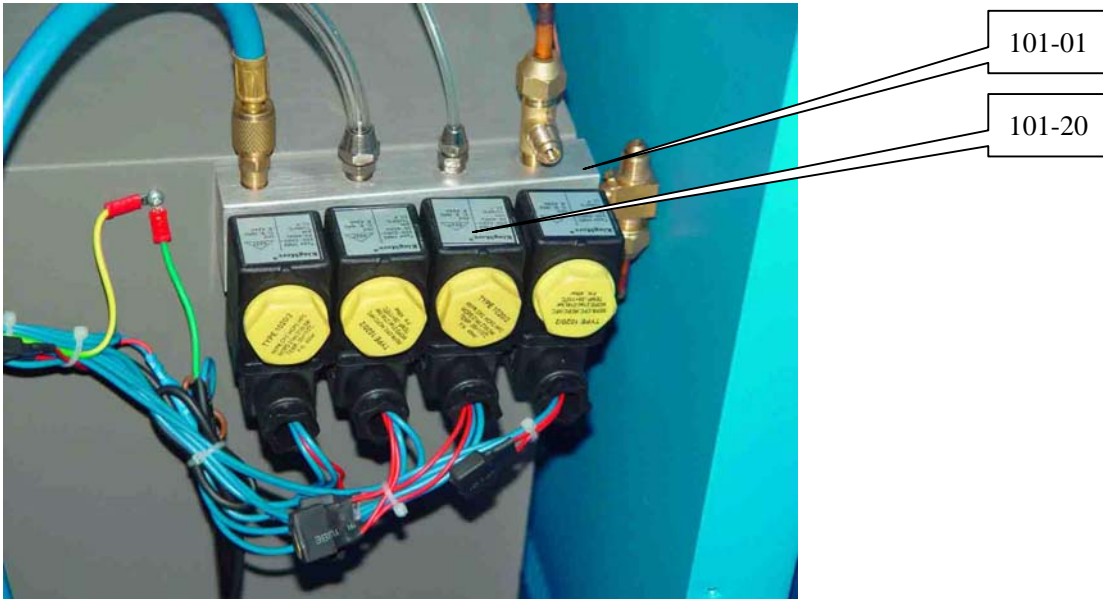

Parts and Consumables for OC101

Part No.	Name	Specification	Quantity
101-01	Flow Junction		1
101-02	Vacuum Pump		1
101-15 101-16	Low Pressure Quick Coupler High Pressure Quick Coupler		1
101-18 101-19	High Pressure Hose Low Pressure Hose		1
101-20	Combination Part of Solenoid Valve		1
101-21	Key Board		1
101-22	Mainboard		1
101-23	Display Screen		1
101-25	In Oil Bottle		1
101-26 101-27	Low Pressure Gauge High Pressure Gauge		1
101-28	Electricity Socket		1
101-29	Vacuum Pump Oil (Consumable)		1