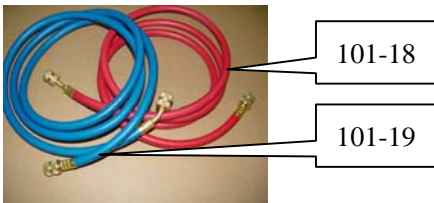

Parts and Consumables for OC101

Part No.	Name	Specification	Quantity
101-01	Flow Junction		1
101-02	Vacuum Pump		1
101-15 101-16	Low Pressure Quick Coupler High Pressure Quick Coupler		1
101-18 101-19	High Pressure Hose Low Pressure Hose		1
101-20	Combination Part of Solenoid Valve		1
101-21	Key Board		1
101-22	Mainboard		1
101-23	Display Screen		1
101-25	In Oil Bottle		1
101-26 101-27	Low Pressure Gauge High Pressure Gauge		1
101-28	Electricity Socket		1
101-29	Vacuum Pump Oil (Consumable)		1