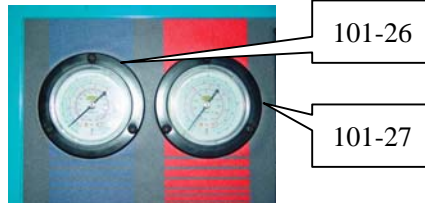

Parts and Consumables for OC101

Part No.	Name	Specification	Quantity
101-01	Flow Junction		1
101-02	Vacuum Pump		1
101-15 101-16	Low Pressure Quick Coupler High Pressure Quick Coupler		1
101-18 101-19	High Pressure Hose Low Pressure Hose		1
101-20	Combination Part of Solenoid Valve		1
101-21	Key Board		1
101-22	Mainboard		1
101-23	Display Screen		1
101-25	In Oil Bottle		1
101-26 101-27	Low Pressure Gauge High Pressure Gauge		1
101-28	Electricity Socket		1
101-29	Vacuum Pump Oil (Consumable)		1