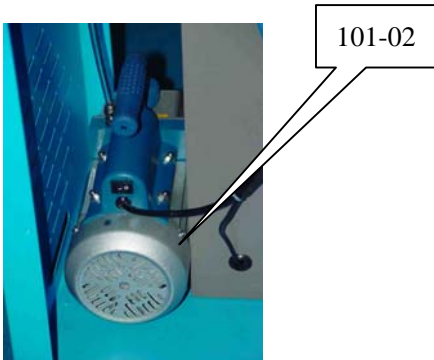

Parts and Consumables for OC101

Part No.	Name	Specification	Quantity
101-01	Flow Junction		1
101-02	Vacuum Pump		1
101-15 101-16	Low Pressure Quick Coupler High Pressure Quick Coupler		1
101-18 101-19	High Pressure Hose Low Pressure Hose		1
101-20	Combination Part of Solenoid Valve		1
101-21	Key Board		1
101-22	Mainboard		1
101-23	Display Screen		1
101-25	In Oil Bottle		1
101-26 101-27	Low Pressure Gauge High Pressure Gauge		1
101-28	Electricity Socket		1
101-29	Vacuum Pump Oil (Consumable)		1